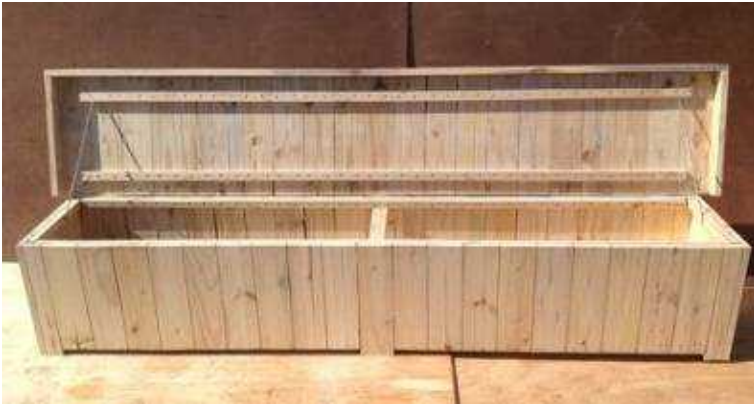

# Patio bench with storage Farmhouse series 2500 Raw (2650 R)

Location **Gauteng, Johannesburg**  
<https://www.freeadsz.co.za/x-93600-z>

This bench is very solid and heavy and can be used on its own in the garden or is a good addition to your patio furniture. Handy to store all those extra cushions and swimming pool equipment.

Its also handy in larger bedrooms, especially for that hidden storage compartment. I can tweak it a bit and then it can be used as a Kist, Toy box or Toolbox.

### DIMENSIONS

Length: 2500mm  
 Width: 400mm  
 Height: 450mm

Also available in customized sizes as well as in various stains and white wash techniques. Contact Johann for.

Patio bench with storage  
 Farmhouse series 2500 Raw

<https://www.freeadsz.co.za/x-9360>

Patio bench with storage  
 Farmhouse series 2500 Raw

<https://www.freeadsz.co.za/x-9360>

Patio bench with storage  
 Farmhouse series 2500 Raw

<https://www.freeadsz.co.za/x-9360>