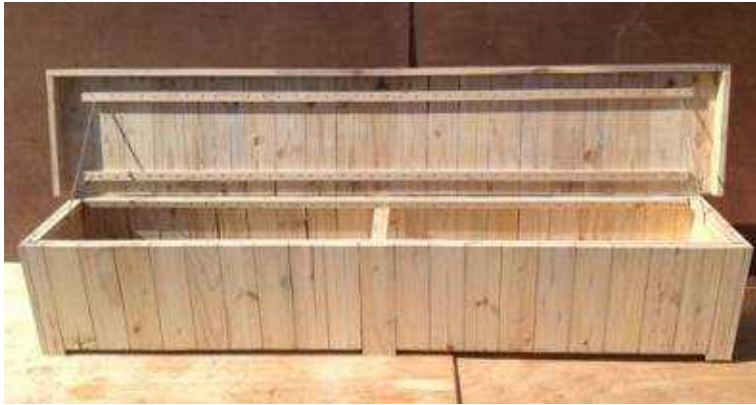

# Patio bench with storage Farmhouse series 2500 Raw (2650 R)

Location **Gauteng, Johannesburg**  
<https://www.freeadsz.co.za/x-93600-z>

This bench is very solid and heavy and can be used on its own in the garden or is a good addition to your patio furniture. Handy to store all those extra cushions and swimming pool equipment.

Its also handy in larger bedrooms, especially for that hidden storage compartment. I can tweak it a bit and then it can be used as a Kist, Toy box or Toolbox.

### DIMENSIONS

Length: 2500mm  
 Width: 400mm  
 Height: 450mm

Also available in customized sizes as well as in various stains and white wash techniques. Contact Johann for.

Patio bench with storage  
 Farmhouse series 2500 Raw

<https://www.freeadsz.co.za/x-9360>

Patio bench with storage  
 Farmhouse series 2500 Raw

<https://www.freeadsz.co.za/x-9360>

Patio bench with storage  
 Farmhouse series 2500 Raw

<https://www.freeadsz.co.za/x-9360>