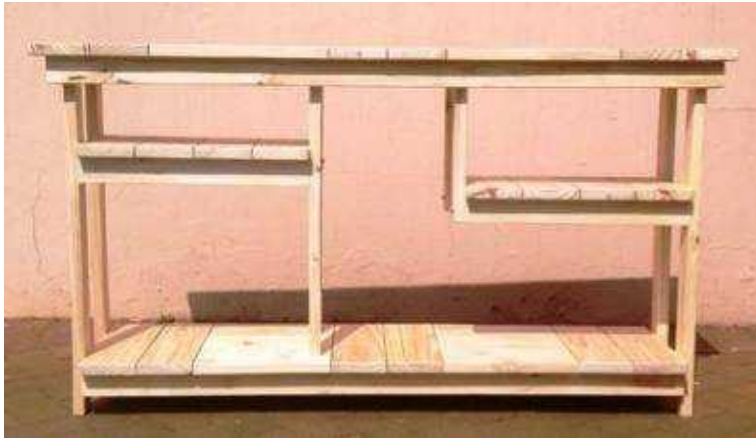

TV Display unit Cottage series 1400 (1350 R)

Location **Gauteng, Johannesburg**
<https://www.freadsz.co.za/x-93597-z>

Rustic and raw, hand crafted using SA pine.

Dimensions
Length: 1400mm
Width: 350mm
Height: 750mm

Also available in different sizes as well as various stains and white wash. Contact Johann for

TV Display unit Cottage series
1400

<https://www.freadsz.co.za/x-93597-z>

TV Display unit Cottage series
1400