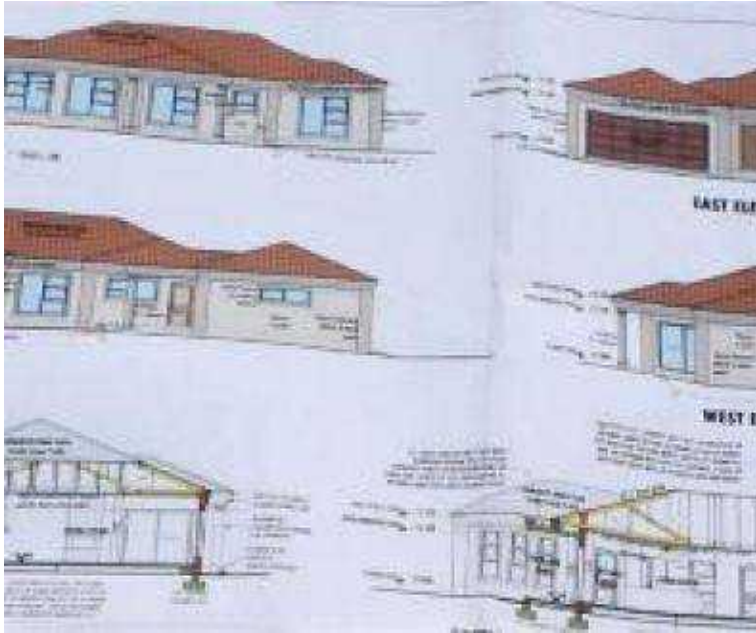

# HEIDELBURG DEVELOPMENT PRICE FROM R730 000 TO R1M (730000 R)

Location **Gauteng, Midrand**  
<https://www.freeadsz.co.za/x-83973-z>

BUY A NEW BUILT HOME FROM PRICE RANGE R730 000 TO R920 000, 3 BEDROOM, DOUBLE GARAGE, 2 BATHROOMS ON A LARGE STAND CLOSE TO A BEAUTIFUL NEW MALL IN HEIDELBURG, ITS WORTH IT STAY AWAY FROM THE HECTIC ROAD TRAFFIC STRAIGHT ON TO N3 HIGHWAY THAT LINKS YOU TO THE REST OF GAUTENG !!! BEAUTIFUL MODERN FINISHES TO COMPLETE YOUR DREAM HOME, CONTACT US NOW OR LOOSE OUT ON THIS WOUNDERFUL!!