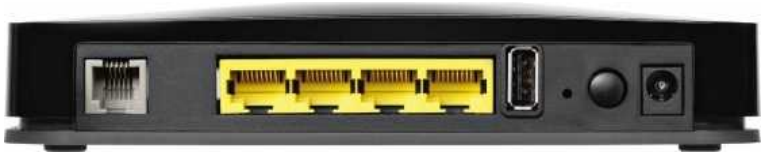

Netgear N300 Wireless Modem Router Built in ADSL2 - Total 00221 (350 R)

Location **Gauteng, Pretoria**
<https://www.freeadsz.co.za/x-79204-z>

used Netgear N300 Wireless Modem Router Built in ADSL2 - Total 00221

NOTES: VERY CLEAN LIKE NEW

contact

Anna:

Netgear N300 Wireless
 Modem Router Built in ADSL2
 - Total 00221
<https://www.freeadsz.co.za/x-79204-z>

Netgear N300 Wireless
 Modem Router Built in ADSL2
 - Total 00221
<https://www.freeadsz.co.za/x-79204-z>

Netgear N300 Wireless
 Modem Router Built in ADSL2
 - Total 00221
<https://www.freeadsz.co.za/x-79204-z>

Netgear N300 Wireless
 Modem Router Built in ADSL2
 - Total 00221
<https://www.freeadsz.co.za/x-79204-z>