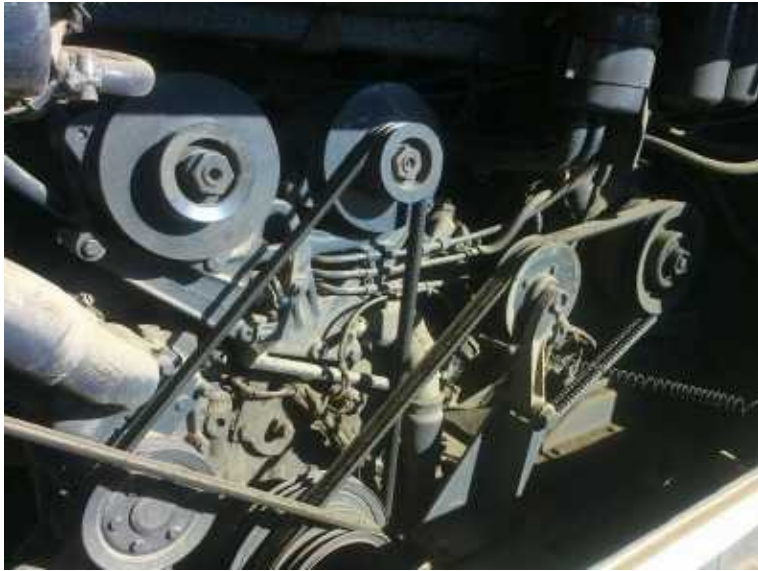

ADE 422N V8 ENGINE (40000 R)

Location **Gauteng, Soshanguve**
<https://www.freeadsz.co.za/x-63438-z>

ADE V8 ENGINE, GOOD RUNNER , STILL IN BUS , COMPLETE WITH PUMP ,ALT., STARTER,EXHAUST ETC. COME AND START IT AND TEST IT BEFORE YOU.