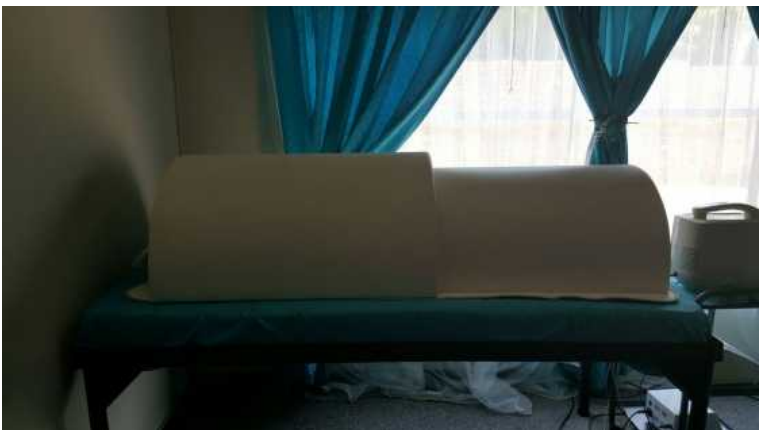

Far infrared Sauna Dome (4500 R)

Location **Gauteng, Johannesburg**
<https://www.freeadsz.co.za/x-48318-z>

Far infrared Sauna Dome. 2 Zone. Excellent working.

Far infrared Sauna Dome
<https://www.freeadsz.co.za/x-48318-z>