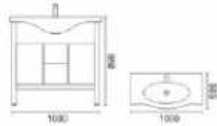

DAISY 1000 MAH

Daisy 1000 Cabinet and basin
SIZE:1000x505x650mm

DESCRIPTION:
 Slow action runner
 Latest design
 Mahogany color paint
 Ceramic basin
 Barcode 6095800703166

Location **Gauteng, Johannesburg**
<https://www.freeadsz.co.za/x-25537-z>

BB DAISY CAB AND CERAMIC BASIN 1000 MAH

Get better prices on aluminium doors and windows, as well as on taps, baths, basins, vanities, toilets, medical taps, medical toilets, medical basins and bathroom accessories.