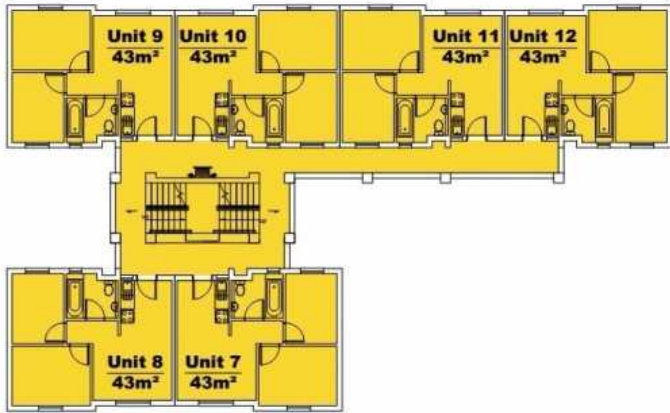

# Fleurhof 11km from JHB(cbd) (0 R)

Location **Gauteng, Johannesburg**  
<https://www.freeadsz.co.za/x-192034-z>

**Features and benefits:**

- 40m<sup>2</sup> units in a 2 bed, 1 bath configuration with open plan living and kitchen area.
- Demarcated parking bay for each unit.
- Screeded flooring throughout.
- Landscaped gardens.
- Bathrooms are strategically tiled.
- Basic kitchen, with granite work surfaces.
- HD DSTV point to each unit.
- From R337 000 this is an excellent opportunity to secure your own property at very affordable prices and the possibility of receiving a government Housing Subsidy (Flisp) for buyers who qualify.
- Just Released: 43m<sup>2</sup> and 45m<sup>2</sup> with upgraded specs.
- Invest in your future and become a property owner.
- Please contact me via e-mail, phone or whatsapp or send me you contacts.
- CELL NO 076 372 5927 EMAIL ADDRESS: jacobmo@calgrom3