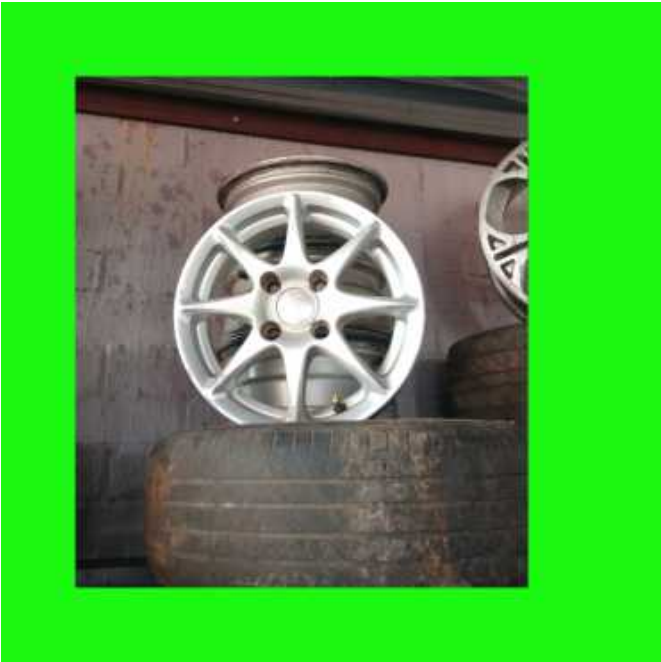

OPEL VW MAGS 100 PCD 13quot AND 14quot R1500 (1500 R)

Location **Gauteng, Moot**
<https://www.freeadsz.co.za/x-166816-z>

OPEL / VW MAGS 100 PCD 13" AND 14" R1500

OPEL VW MAGS 100 PCD
13quot AND 14quot R1500
<https://www.freeadsz.co.za/x-166816-z>