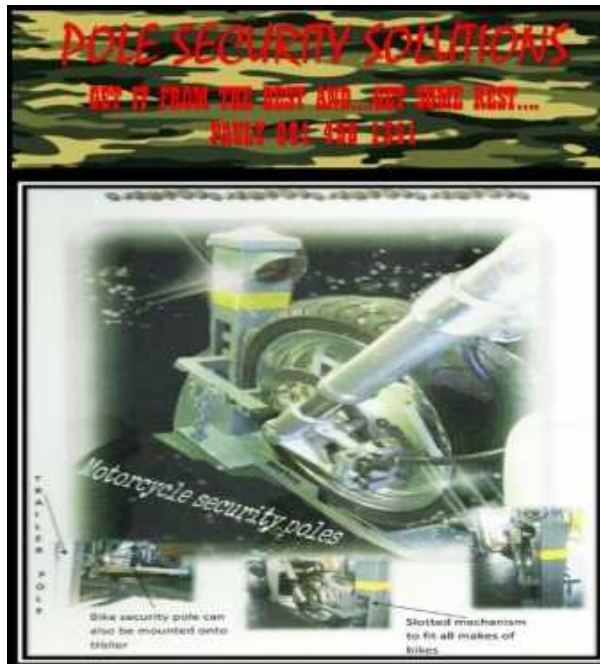

Motor Cycle Security Poles

Location **Gauteng, Vereeniging**
<https://www.freeadsz.co.za/x-133324-z>

- Security Poles.
 Motor Vehicle:
 Concrete filling for added strength
 Tamper proof lock
 Alarm sensor
 Drop down for easy access
 Lowered into ground
 Motorcycle:
 Bike security pole can also be mounted onto trailer
 Slotted mechanism to fit all types of bikes
 Trailer:
 Siren alarm
 Chain for extra security
 Fall down for easy access

Call today for more info and quotes. Gerhard

Motor Cycle Security Poles

<https://www.freeadsz.co.za/x-1333>

Motor Cycle Security Poles

<https://www.freeadsz.co.za/x-1333>

Motor Cycle Security Poles

<https://www.freeadsz.co.za/x-1333>