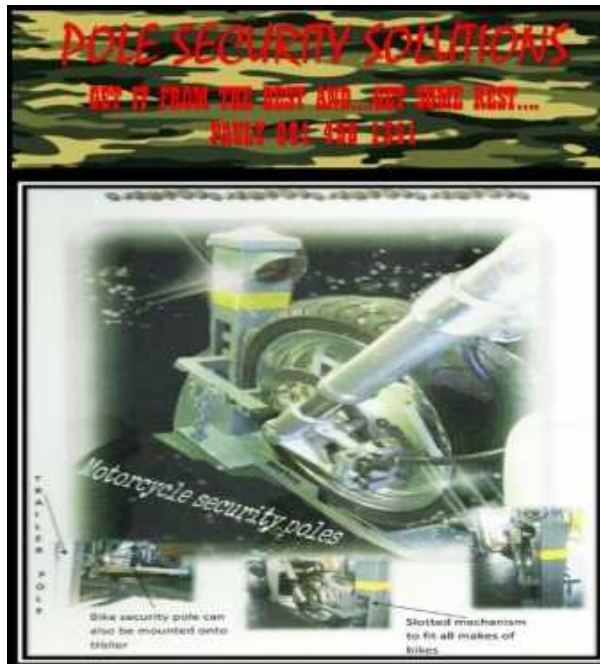

Motor Cycle Security Poles

Location **Gauteng, Vereeniging**
<https://www.freeadsz.co.za/x-126486-z>

- Security Poles.
 Motor Vehicle:
 Concrete filling for added strength
 Tamper proof lock
 Alarm sensor
 Drop down for easy access
 Lowered into ground
 Motorcycle:
 Bike security pole can also be mounted onto trailer
 Slotted mechanism to fit all types of bikes
 Trailer:
 Siren alarm
 Chain for extra security
 Fall down for easy access