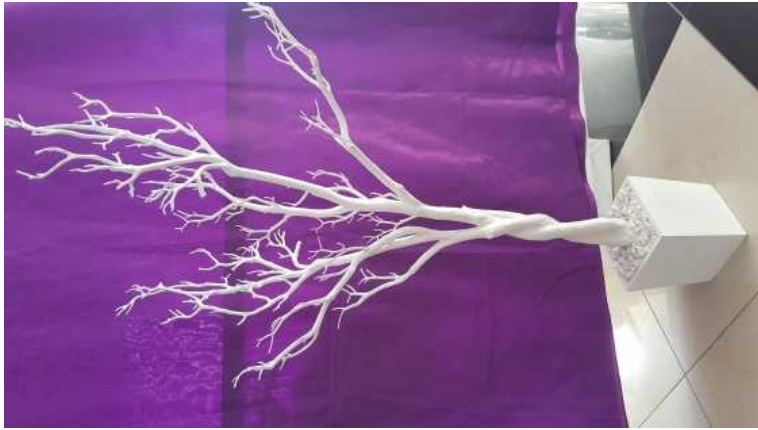

White trees (990 R)

Location **Gauteng, Midrand**
<https://www.freeadsz.co.za/x-115082-z>

White plastic tree. 1.23 high set in a wooden box with white stones at the Base of the tree.
 Ideal for table or Isle.