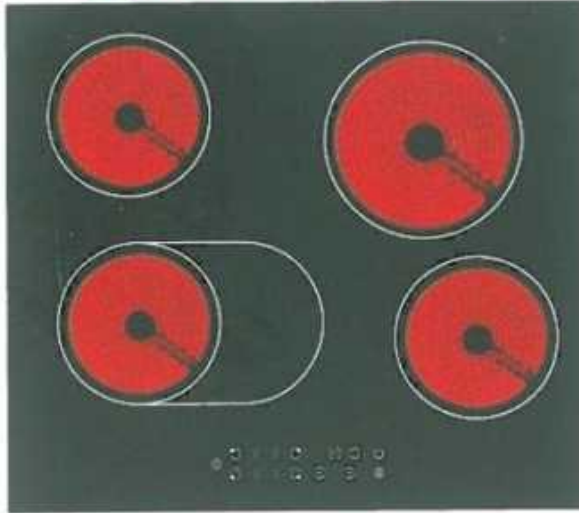

# Sunbeam Built-In Ceramic Hob (SCH-600E) (2299 R)

*Sunbeam*

Location **Gauteng, Pretoria**  
<https://www.freeadsz.co.za/x-11285-z>

Sunbeam Built-In Ceramic Hob (SCH-600E)

Display model  
 Price: R2 299  
 Area: Pretoria North

- Built-in ceramic hob
- Touch controls
- 9 Power settings
- Oval zone
- 60cm wide hob
- Timer function
- Child lock
- 600x55x520mm
- Total Power: 6400W
- 2\*1200W
- single zone(165mm)
- 1\*2000W
- double zone(200mm)