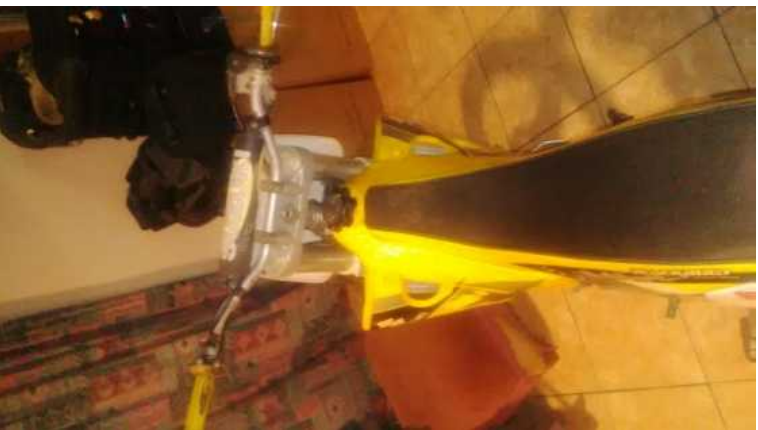

SUZUKI (20000 R)

Location **Gauteng, Soshanguve**
<https://www.freeadsz.co.za/x-108581-z>

im selling a 125 two stroke suzuki for 20000 and its anacoutionable and has new tires and in a good runing.....

SUZUKI