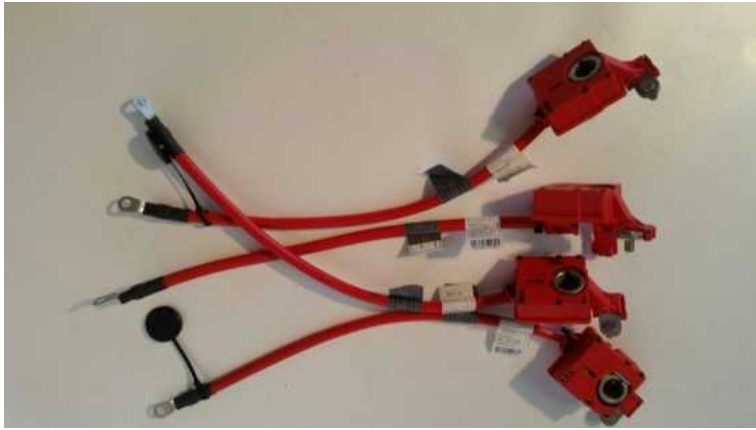

New BMW Battery Terminals

Location **Gauteng, Midrand**
<https://www.freeadsz.co.za/x-106571-z>

New BMW
 E90 1 Series Battery Terminal R1500.00

- Parts Available:
- Aircon Pump
 - Radiator Hose
 - Engines
 - Gearboxes
 - Ignition Coil Belt
 - Tensioner Oil Pump
 - Cylinder heads
 - Window Switch
 - fan resistors
 - Mirrors
 - Gearbox Mounting
 - Starters
 - Alternators
 - Batteries
 - Bonnet
 - Brake Discs

<p>https://www.freeadsz.co.za/x-106571-z</p> <p>New BMW Battery Terminals</p>	<p>https://www.freeadsz.co.za/x-106571-z</p> <p>New BMW Battery Terminals</p>	<p>https://www.freeadsz.co.za/x-106571-z</p> <p>New BMW Battery Terminals</p>	<p>https://www.freeadsz.co.za/x-106571-z</p> <p>New BMW Battery Terminals</p>	<p>https://www.freeadsz.co.za/x-106571-z</p> <p>New BMW Battery Terminals</p>	<p>https://www.freeadsz.co.za/x-106571-z</p> <p>New BMW Battery Terminals</p>	<p>https://www.freeadsz.co.za/x-106571-z</p> <p>New BMW Battery Terminals</p>	<p>https://www.freeadsz.co.za/x-106571-z</p> <p>New BMW Battery Terminals</p>	<p>https://www.freeadsz.co.za/x-106571-z</p> <p>New BMW Battery Terminals</p>	<p>https://www.freeadsz.co.za/x-106571-z</p> <p>New BMW Battery Terminals</p>

Brake Pads
 Lumper
 Fan Blade
 Doors
 Car Seats
 Lead And
 or

MERCEDES W210 E200 E240 | W203 C180 C200 C230 C180 K | W204 C320 C180 | W163 ML320
4MATIC | W211 E320 E500 | W202 C200K | R171 SLK 200 | W168 A160 | W245 B180 | W169 A2000 |
HYUNDAI GETZ | ATOS | AZERA | i20 | i10 | i30 | TUCSON | ELANTRA | ACCENT | H100 | SANTE FE
| J1 J2 | IX35 | SONATA | H1 VAN | TIBURON
RENUALT SANDERO | SANDERO STEPWAY | MEGANE | CLIO | SCENIC | LAGUNA | MEGANE
SPORT | DUSTER |
BMW E90 320i 320d 323i 325i 335i M3 | E46 318i 318ti 320d 325ti | E36 318i | E60 525i | E87 120i |
E39 523i | E65 745i | F10 520i 530i | E39 530d | X3 | E53 X5 |
KIA PICANTO | RIO | K2700 | SORENTO | SPORTAGE | SOUL | SHUMA | CERATO