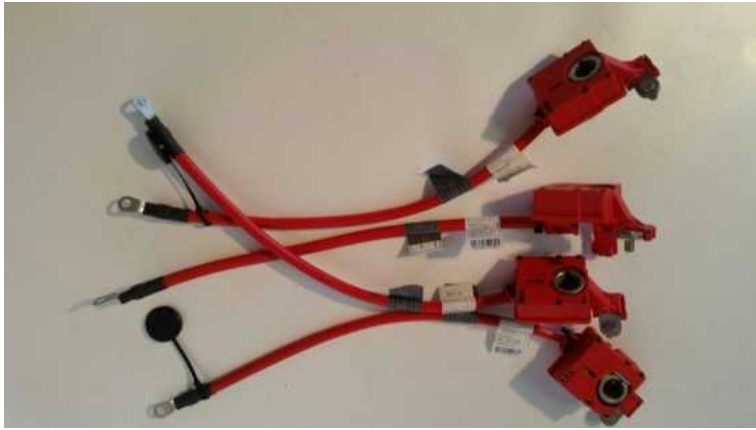

# New BMW Battery Terminals

Location **Gauteng, Midrand**  
<https://www.freeadsz.co.za/x-106571-z>

New BMW  
 E90 1 Series Battery Terminal R1500.00

- Parts Available:
- Aircon Pump
  - Radiator Hose
  - Engines
  - Gearboxes
  - Ignition Coil Belt
  - Tensioner Oil Pump
  - Cylinder heads
  - Window Switch
  - fan resistors
  - Mirrors
  - Gearbox Mounting
  - Starters
  - Alternators
  - Batteries
  - Bonnet
  - Brake Discs

<p><a href="https://www.freeadsz.co.za/x-106571-z">https://www.freeadsz.co.za/x-106571-z</a></p> <p><b>New BMW Battery Terminals</b></p>	<p><a href="https://www.freeadsz.co.za/x-106571-z">https://www.freeadsz.co.za/x-106571-z</a></p> <p><b>New BMW Battery Terminals</b></p>	<p><a href="https://www.freeadsz.co.za/x-106571-z">https://www.freeadsz.co.za/x-106571-z</a></p> <p><b>New BMW Battery Terminals</b></p>	<p><a href="https://www.freeadsz.co.za/x-106571-z">https://www.freeadsz.co.za/x-106571-z</a></p> <p><b>New BMW Battery Terminals</b></p>	<p><a href="https://www.freeadsz.co.za/x-106571-z">https://www.freeadsz.co.za/x-106571-z</a></p> <p><b>New BMW Battery Terminals</b></p>	<p><a href="https://www.freeadsz.co.za/x-106571-z">https://www.freeadsz.co.za/x-106571-z</a></p> <p><b>New BMW Battery Terminals</b></p>	<p><a href="https://www.freeadsz.co.za/x-106571-z">https://www.freeadsz.co.za/x-106571-z</a></p> <p><b>New BMW Battery Terminals</b></p>	<p><a href="https://www.freeadsz.co.za/x-106571-z">https://www.freeadsz.co.za/x-106571-z</a></p> <p><b>New BMW Battery Terminals</b></p>	<p><a href="https://www.freeadsz.co.za/x-106571-z">https://www.freeadsz.co.za/x-106571-z</a></p> <p><b>New BMW Battery Terminals</b></p>	<p><a href="https://www.freeadsz.co.za/x-106571-z">https://www.freeadsz.co.za/x-106571-z</a></p> <p><b>New BMW Battery Terminals</b></p>