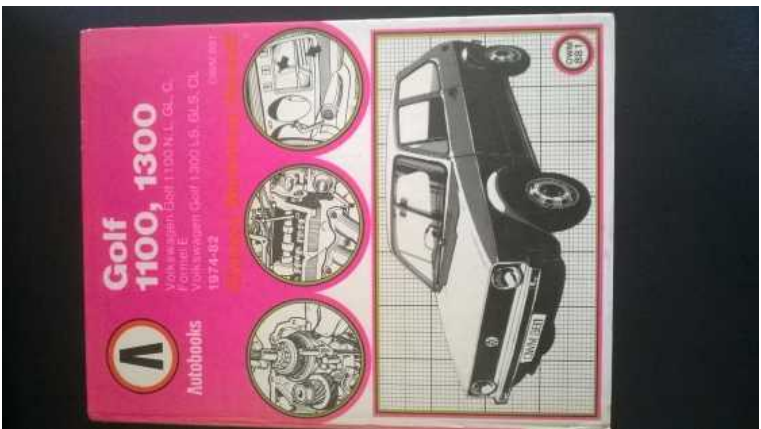

Golf 11001300 workshop manual (350 R)

Location **Gauteng, Johannesburg**
<https://www.freeadsz.co.za/x-101147-z>

Golf 1100/1300 and VW Beetle workshop manual both for R700 or R350

Golf 11001300 workshop manual
<https://www.freeadsz.co.za/x-101147-z>